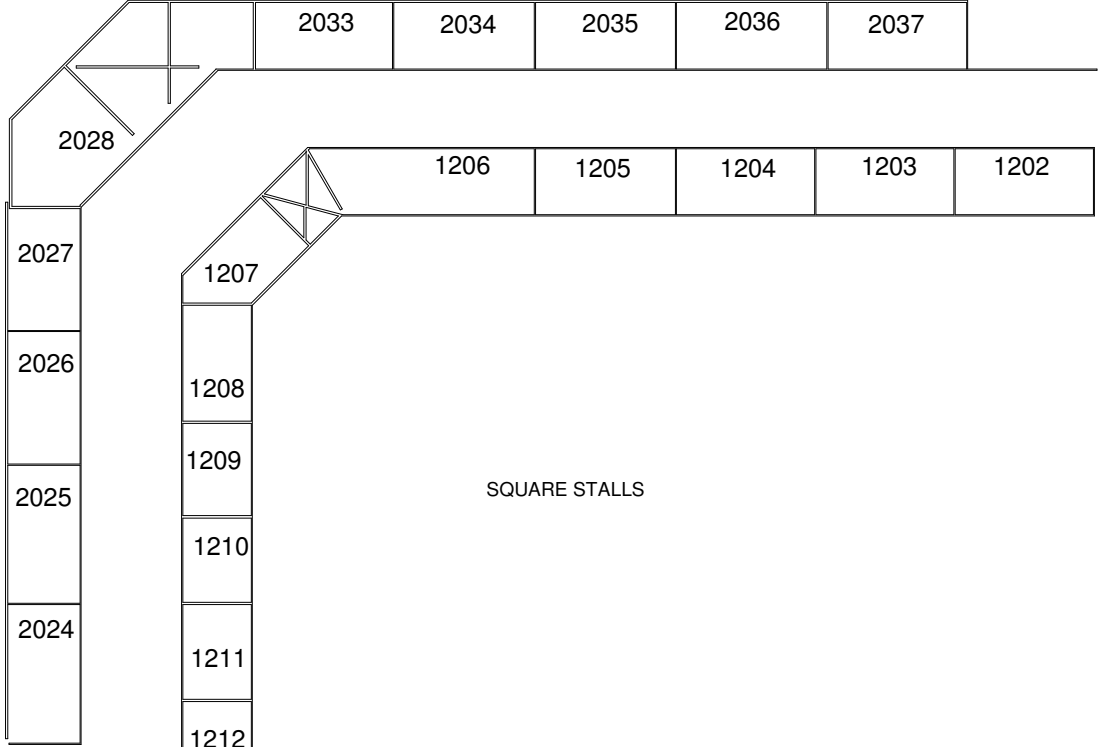

TOWN HALL

Toilets & Mothers Room
Port-a-loos

TOP LEFT QUADRANT

PUBLIC TOILETS

MUSEUM

OXFORD STREET

TEXAS STREET

ROTARY INFO DESK

SQUARE STALLS

BNZ
Eftpos FACILITY

CAMBRIDGE ROAD

SQUARE PATHWAY