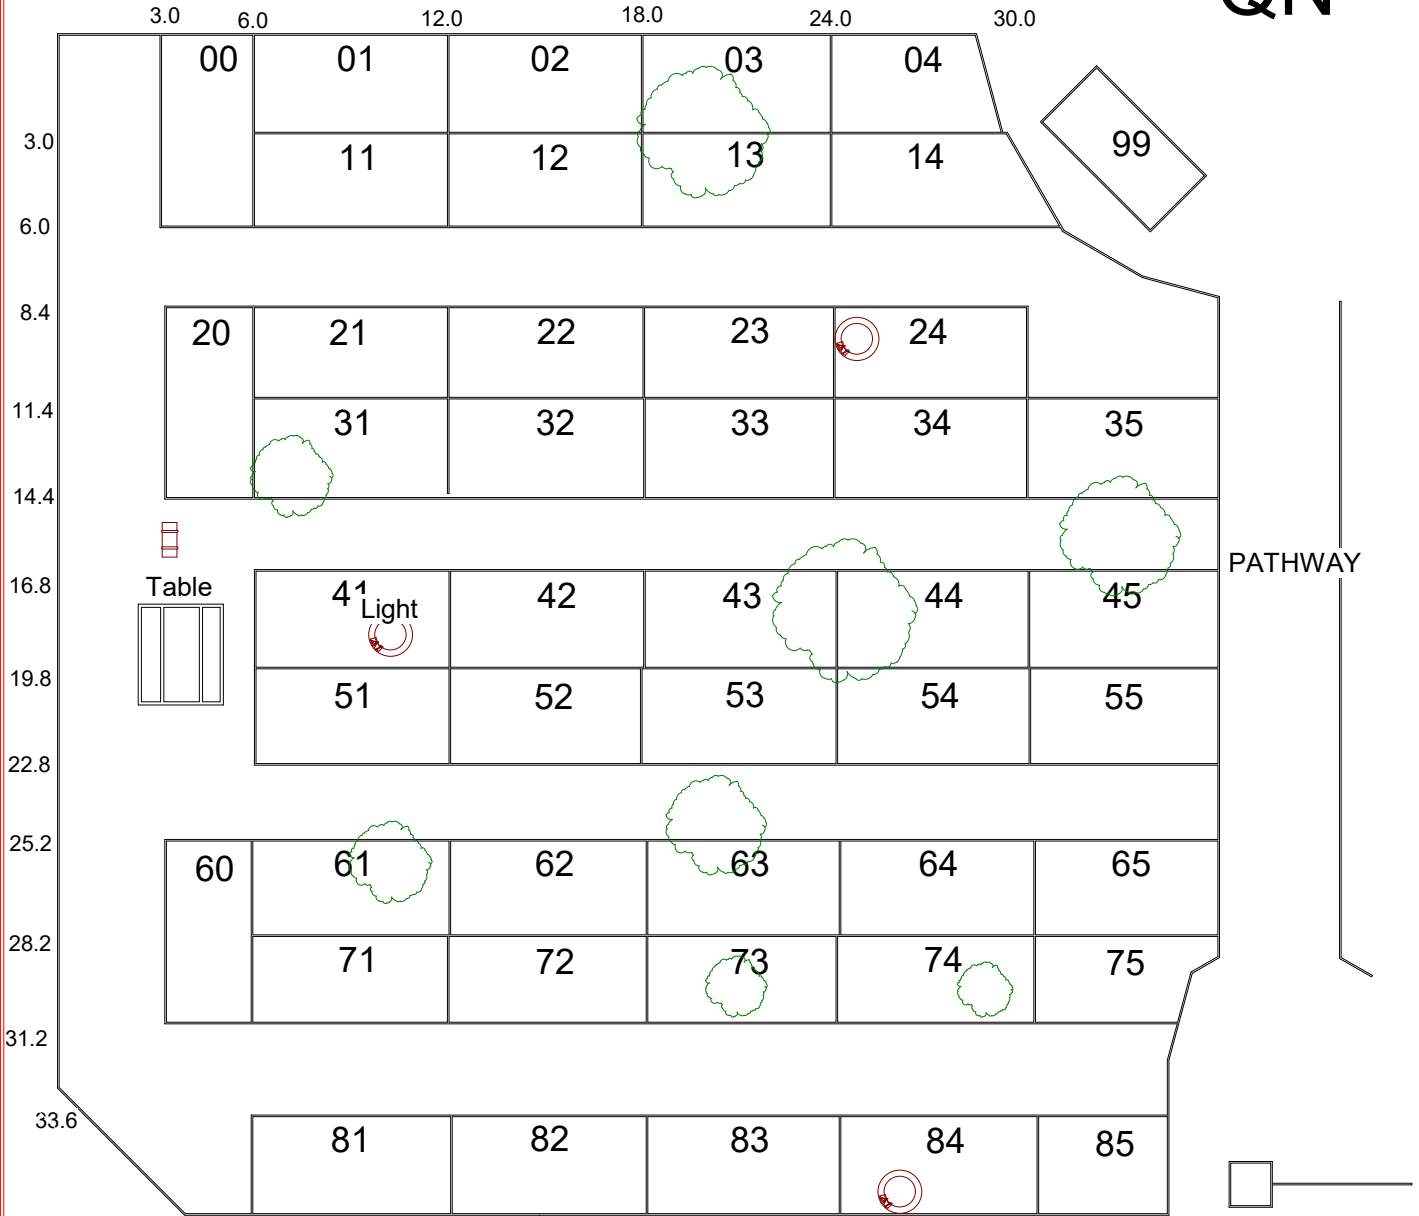

PATHWAY

QN

Map 12 Quadrangle North