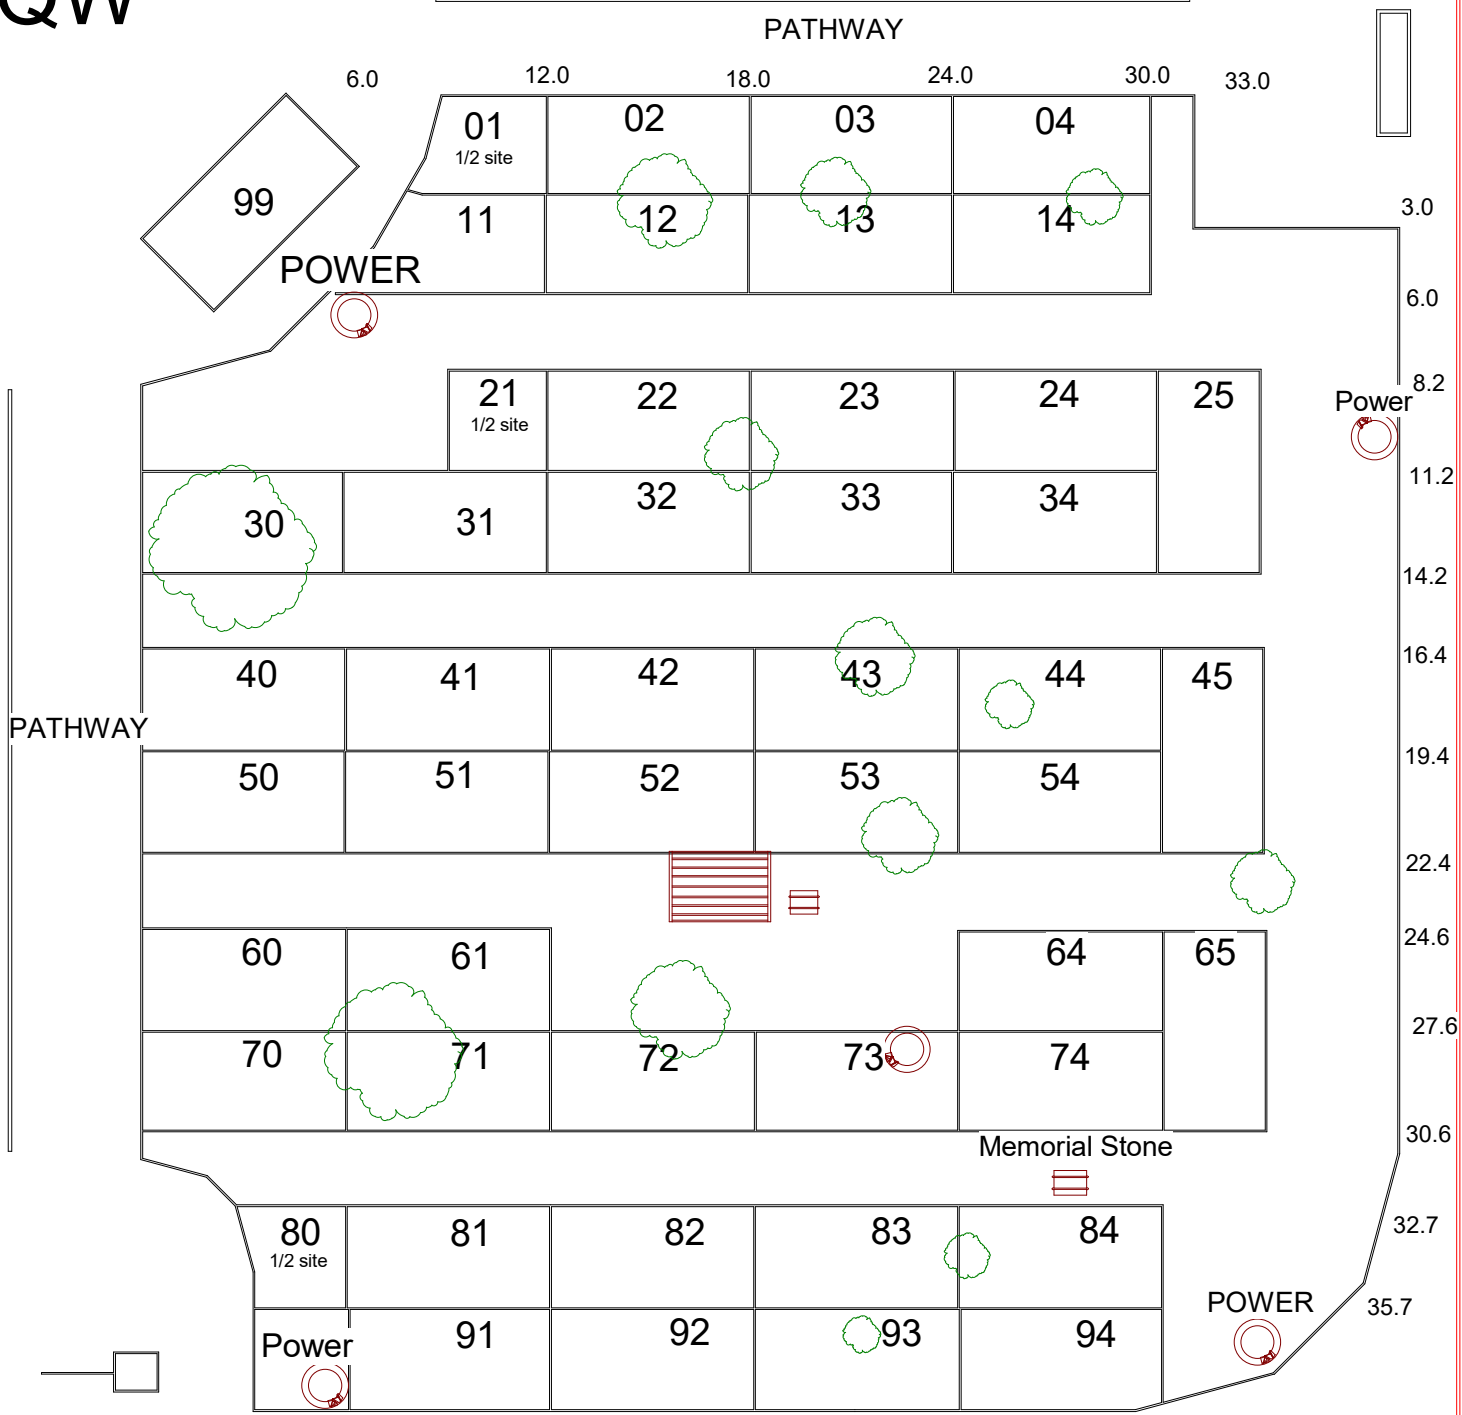

QW

Map 13 Quadrangle West

KITCHENER STREET