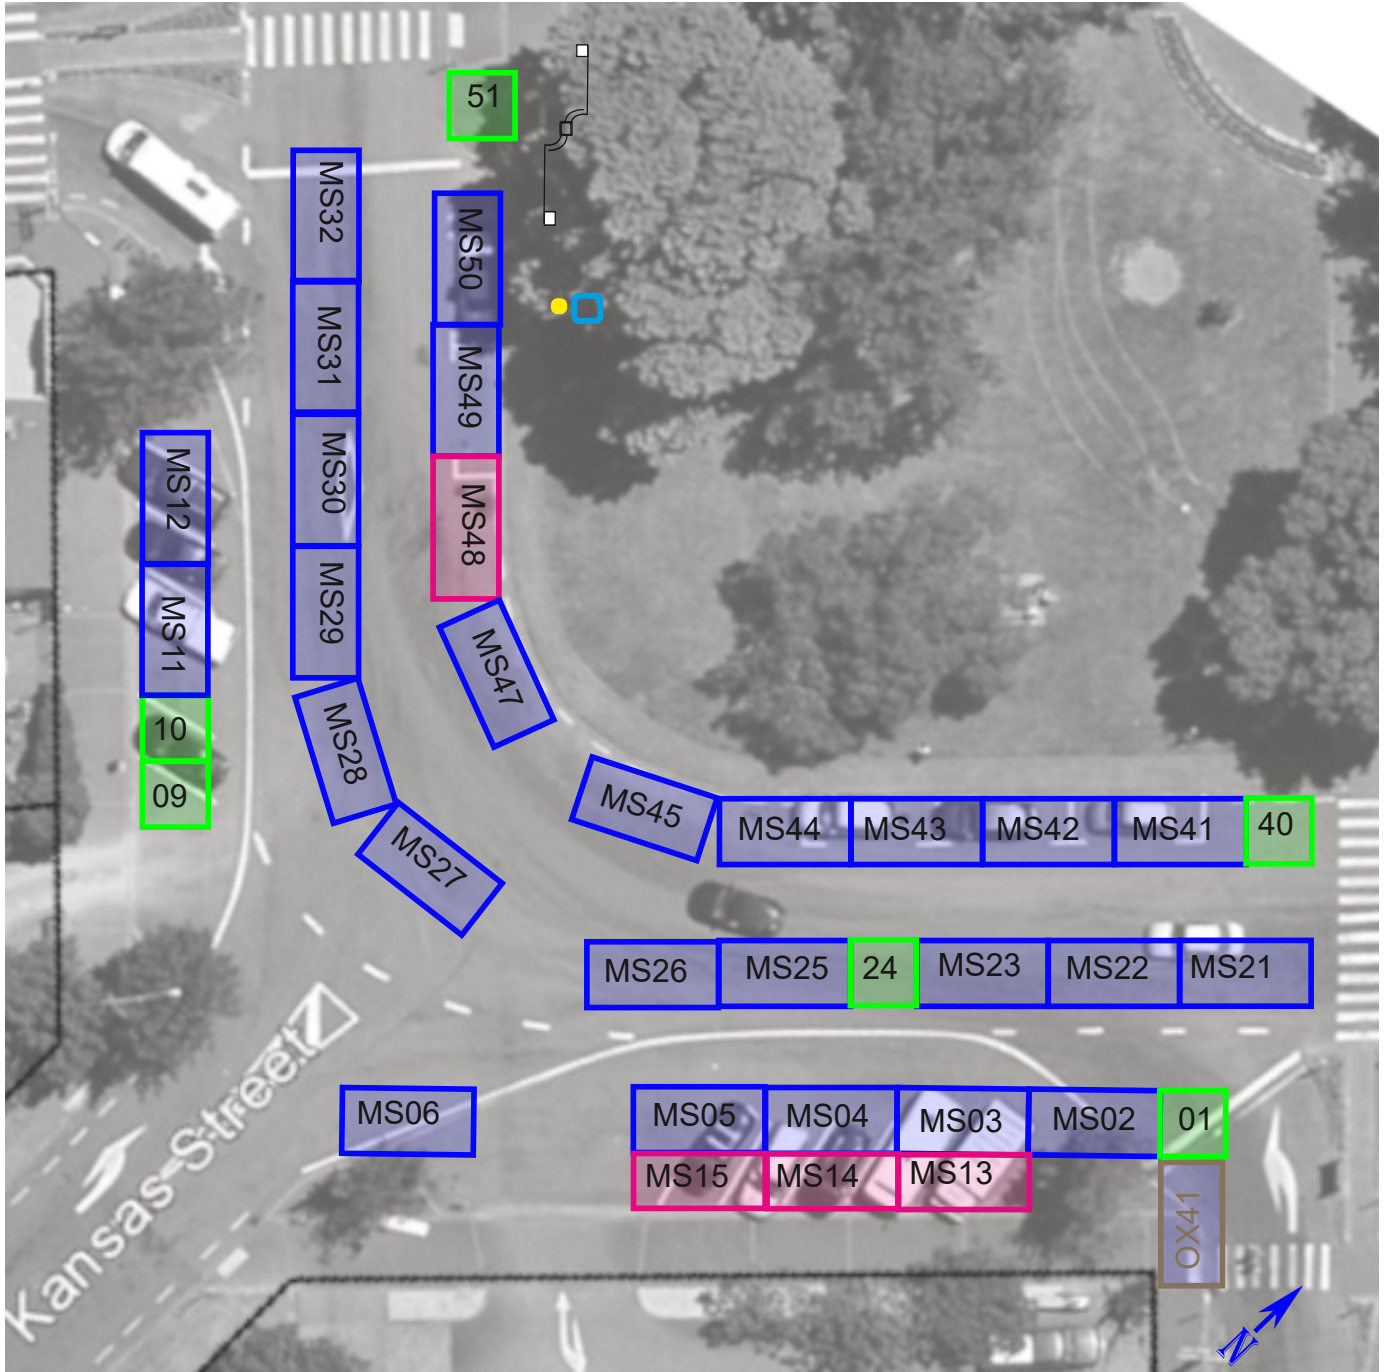

Memorial Drive South

Map 8

MS

[Click here for the overview map](#)

[Click here for street level view](#)

Legend		3x3 site
		6x3 site
		non-standard size site
		Pole or post
		Power box

V5.1