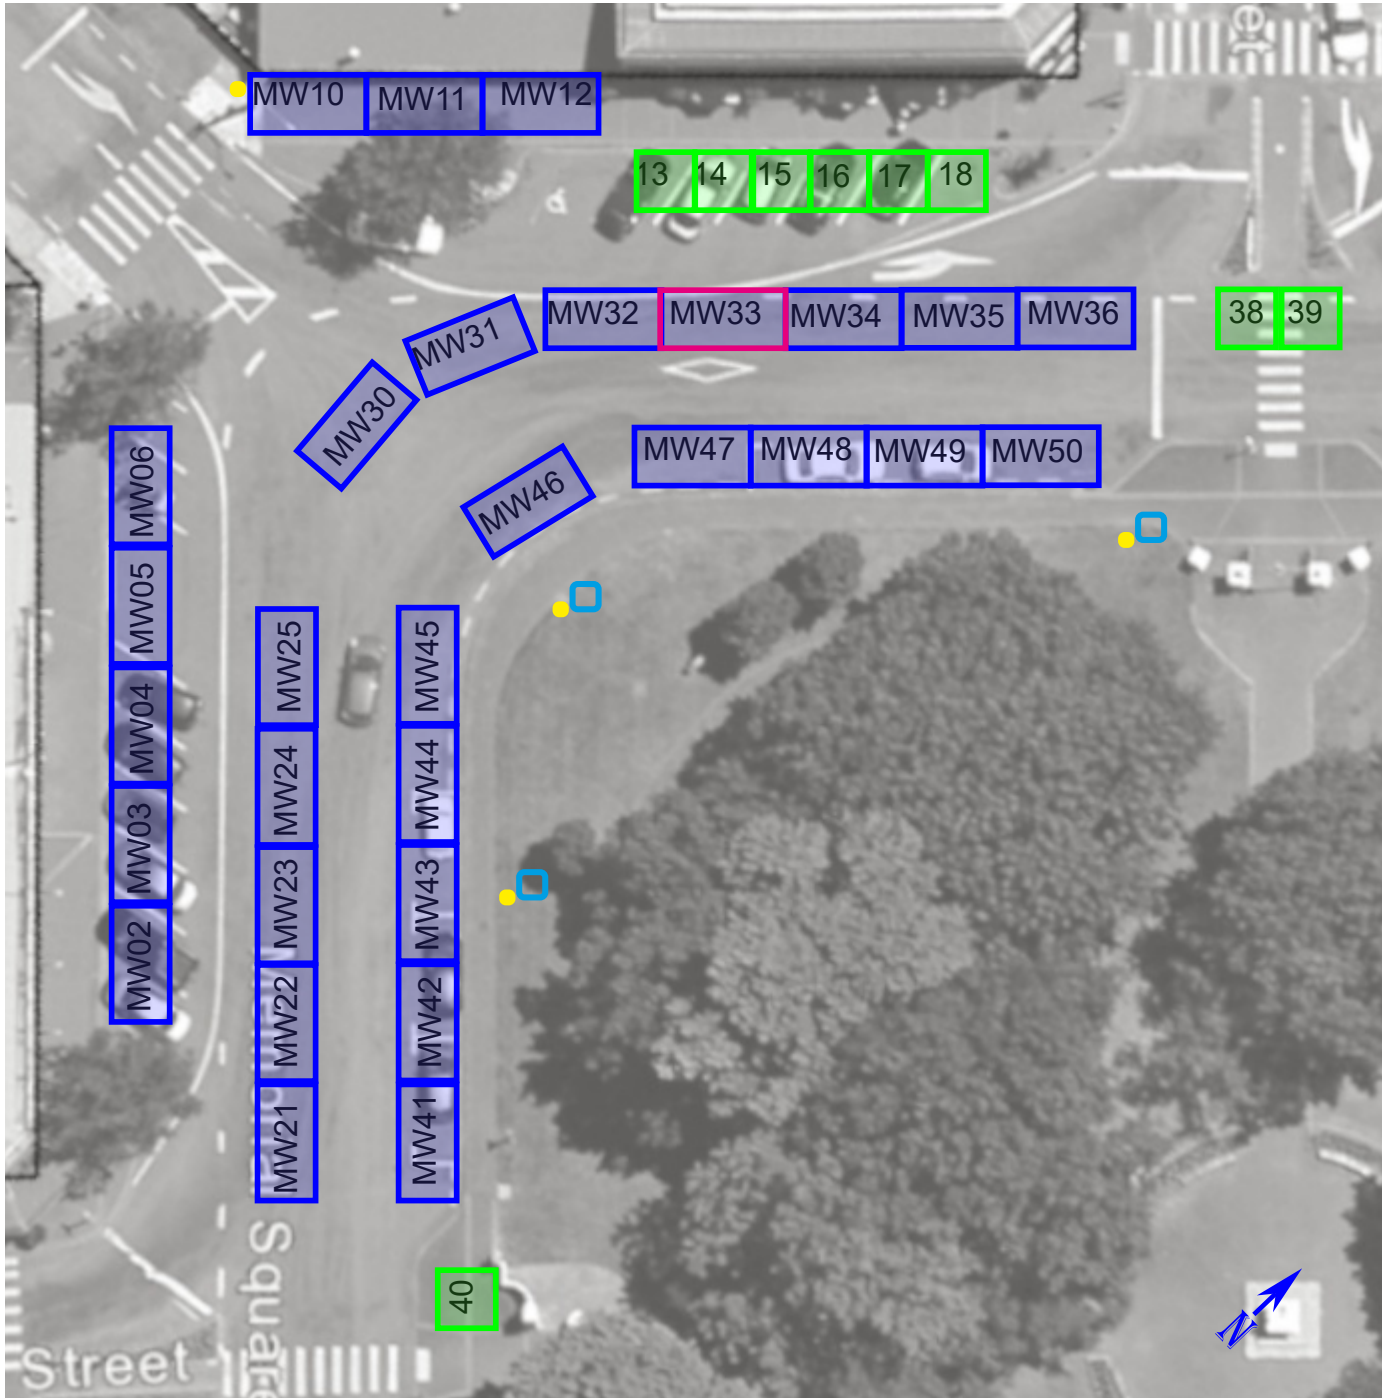

Memorial Drive West

Map 9

[Click here for the overview map](#)

[Click here for street level view](#)

MW

Legend	
	3x3 site
	6x3 site
	non-standard size site
	Pole or post
	Power box

V3.0