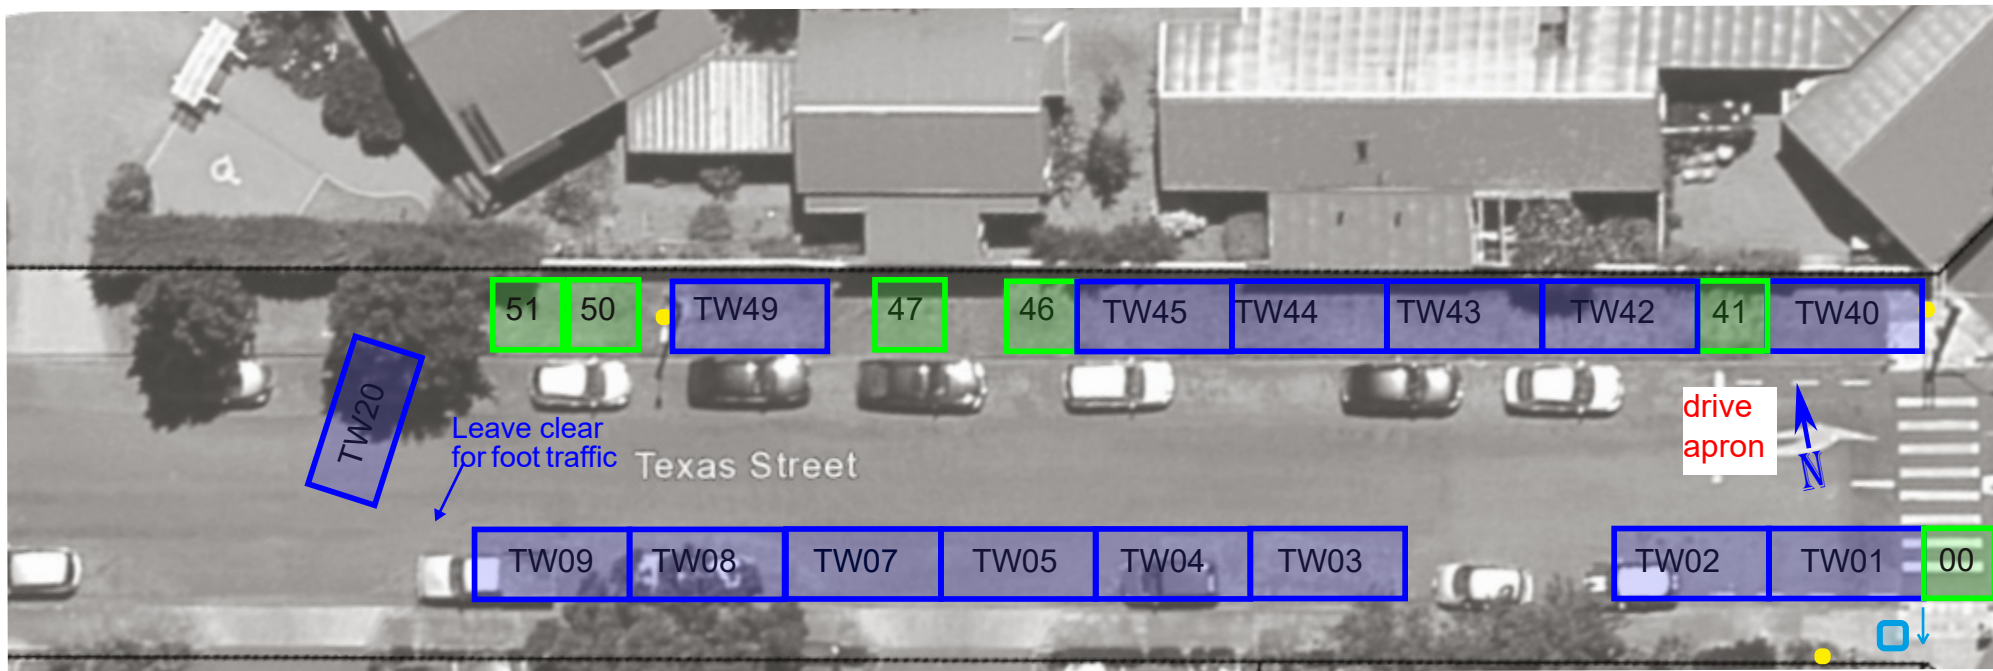

Texas Street West

Map 14

[Click here for the overview map](#)

[Click here for street level view](#)

TW

Legend		3x3 site
		6x3 site
		non-standard size site
		Pole or post
		Power box
V5.0		