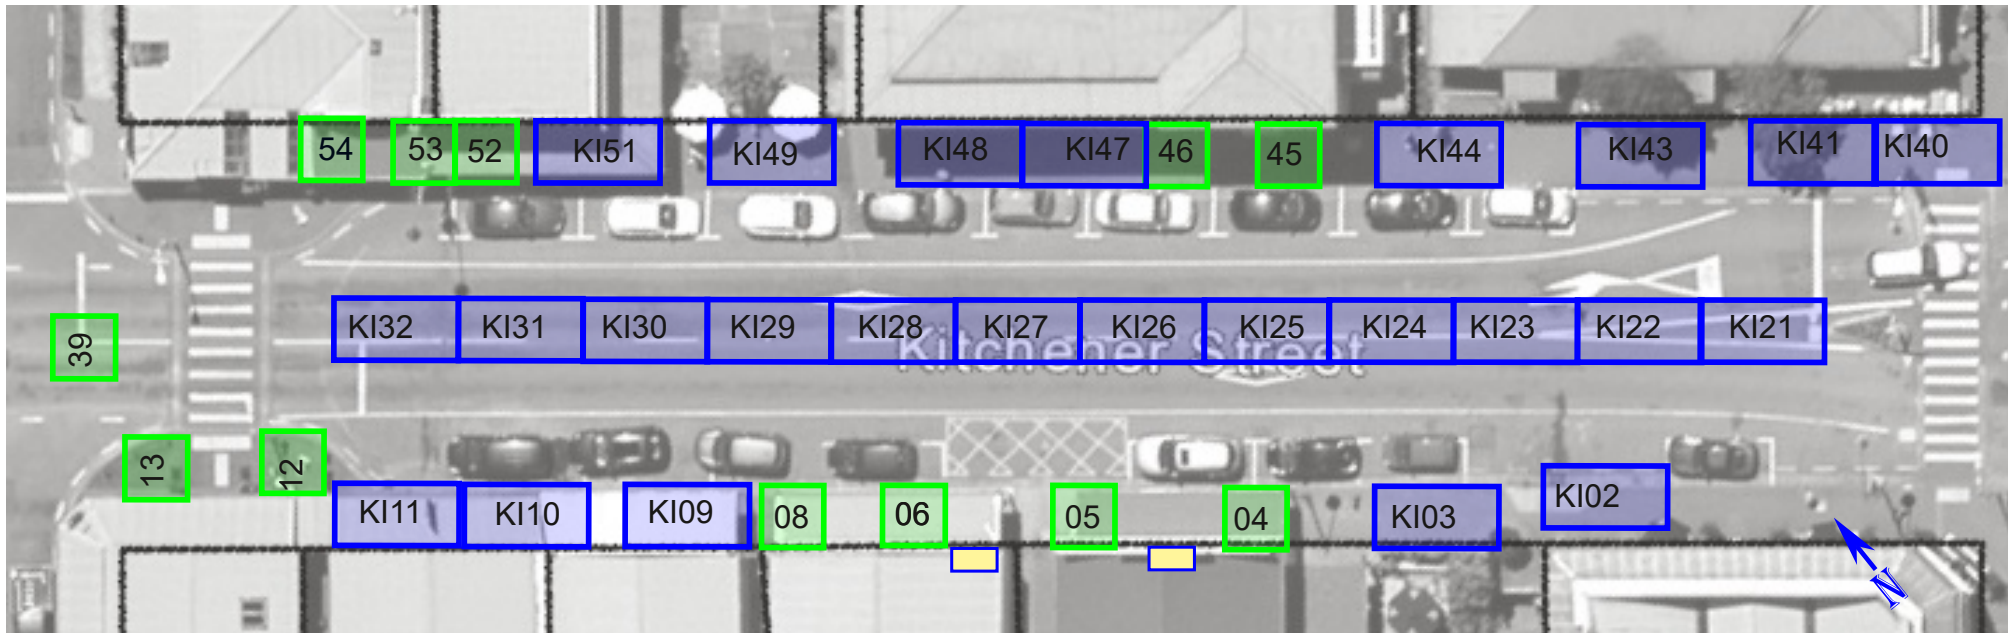

Kitchener Street

Map 3

KI

[Click here for the overview map](#)

[Click here for street level view](#)

Legend

- 3x3 site
- 6x3 site
- non-standard size site
- Pole or post
- Power box
- ATM

V5.1